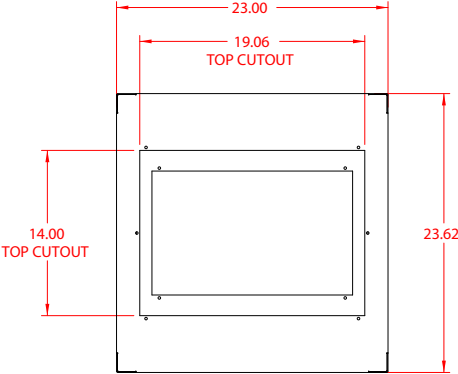

**PART No. C2F194923**  
 for more information visit  
[www.hammfg.com](http://www.hammfg.com)  
 Data subject to change without notice  
 Isometric drawing not to scale  
 CCR TAPPED RAILS NOT INCLUDED

TOP VIEW

L.S. VIEW

FRONT VIEW

R.S. VIEW

BOTTOM VIEW