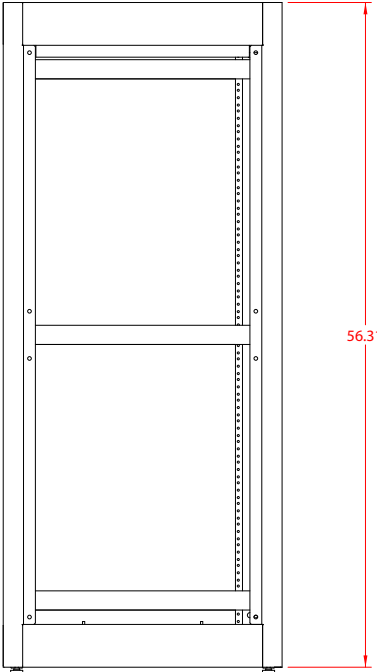

**PART No. C2F194923**  
 for more information visit  
[www.hammfg.com](http://www.hammfg.com)  
 Data subject to change without notice  
 Isometric drawing not to scale  
 CCR TAPPED RAILS NOT INCLUDED

TOP VIEW

L.S. VIEW

FRONT VIEW

R.S. VIEW

BOTTOM VIEW