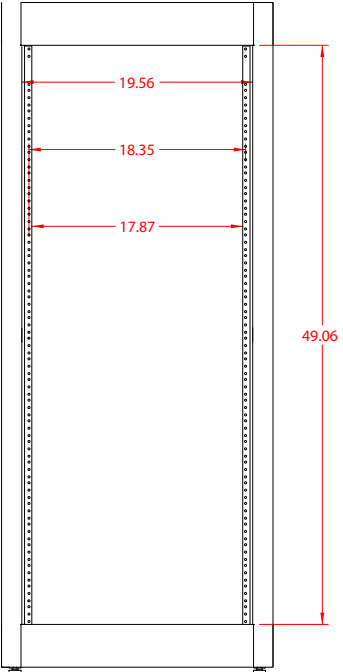

**PART No. C2F194923**  
 for more information visit  
[www.hammfg.com](http://www.hammfg.com)  
 Data subject to change without notice  
 Isometric drawing not to scale  
 CCR TAPPED RAILS NOT INCLUDED

TOP VIEW

L.S. VIEW

FRONT VIEW

R.S. VIEW

BOTTOM VIEW