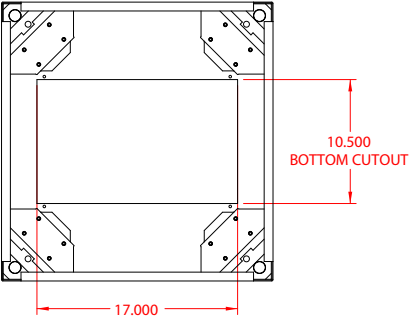

**PART No. C2F194923**  
 for more information visit  
[www.hammfg.com](http://www.hammfg.com)  
 Data subject to change without notice  
 Isometric drawing not to scale  
 CCR TAPPED RAILS NOT INCLUDED

TOP VIEW

L.S. VIEW

FRONT VIEW

R.S. VIEW

BOTTOM VIEW